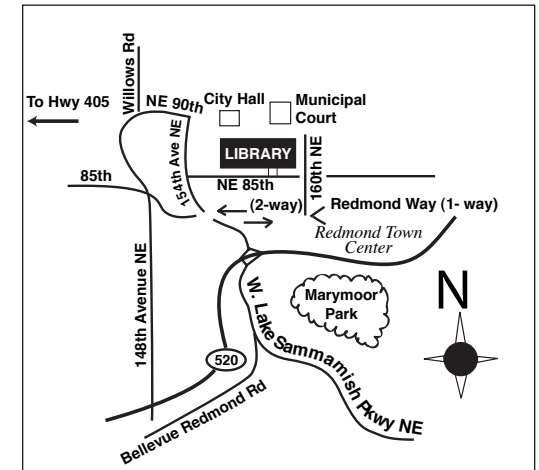

Facilities:

- Free meeting rooms for noncommercial use
- Free parking

Hours:

Monday-Thursday	10am-9pm
Friday	10am-6pm
Saturday	10am-5pm
Sunday	12-8pm

Location:

Redmond Library
15990 NE 85th Street
Redmond, WA 98052
425.885.1861